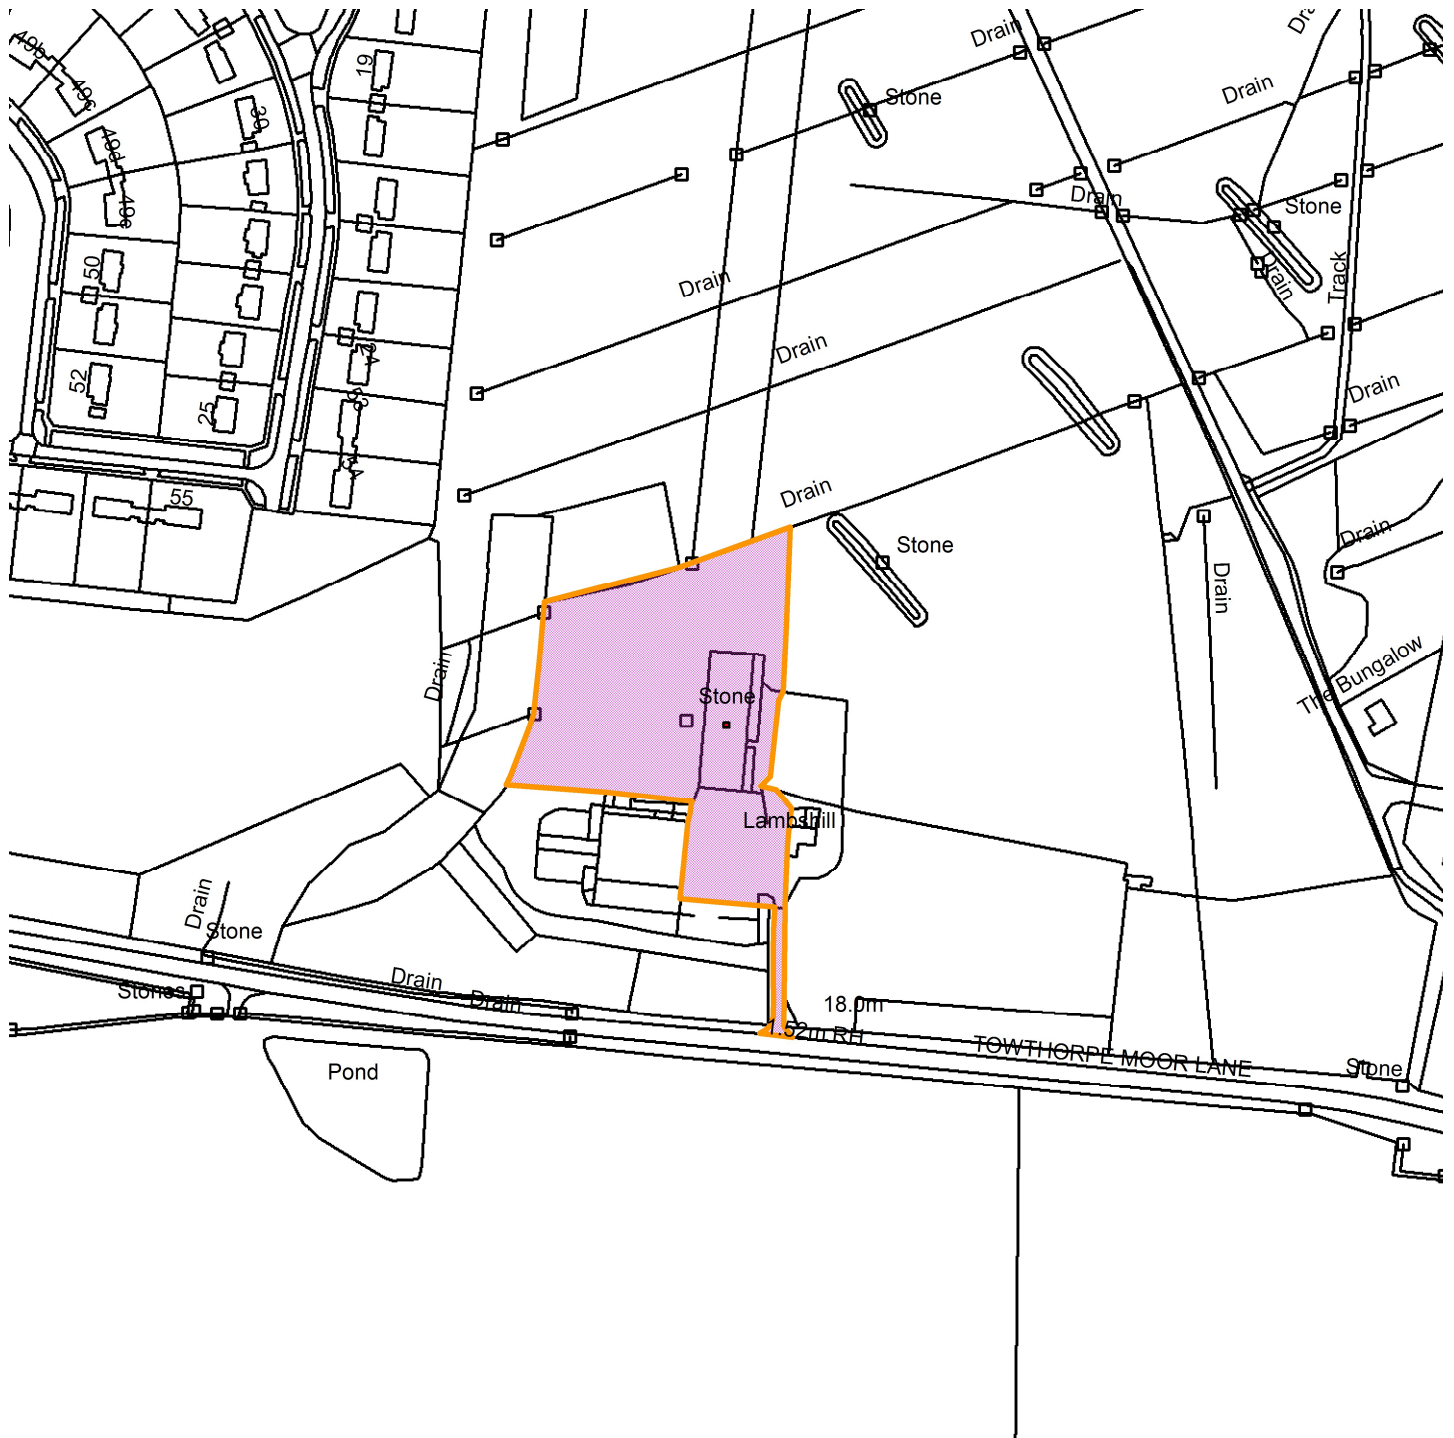

# Lambshill, Towthorpe Moor Lane, Strensall

22/01032/FUL

**GIS by ESRI (UK)**

**Scale :** 1:2706

Reproduced from the Ordnance Survey map with the permission of the Controller of Her Majesty's Stationery Office © Crown Copyright 2000.

Unauthorised reproduction infringes Crown Copyright and may lead to prosecution or civil proceedings.

Produced using ESRI (UK)'s MapExplorer 2.0 - <http://www.esriuk.com>

<b>Organisation</b>	City of York Council
<b>Department</b>	Directorate of Place
<b>Comments</b>	Site Location Plan
<b>Date</b>	26 September 2023
<b>SLA Number</b>	Not Set